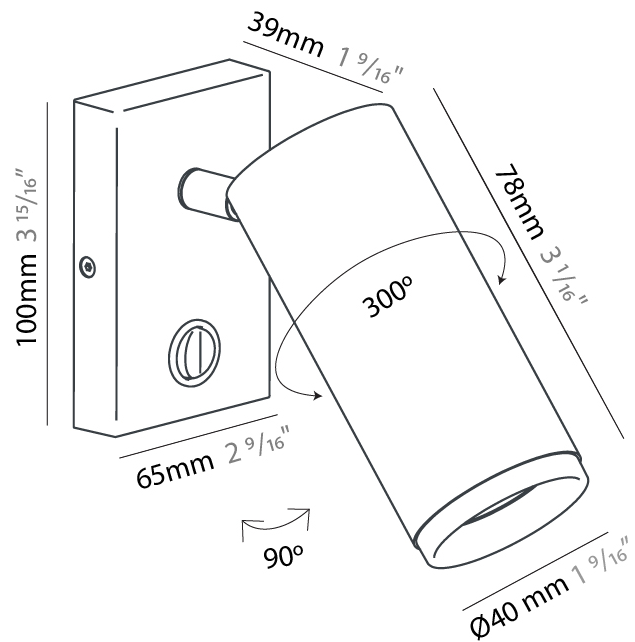

PROJECT	
TYPE	
SPECIFIER	
QUANTITY	
DATE	

HAUL - WALL SURFACE

D93203R9-

base number Finish Options

1. To build a product code in our configurator select the specify button on the base model # product page
2. To build a manual product code on this datasheet choose from the options listed below in blue font and add the suffix to the base model #

GENERAL

Series: Haul
Subseries: Haul - Wall
Brand: Milan
Division: Design
Mounting Type: Surface
Mounting Location: Wall
Subcategory: On/Off Switch

PHYSICAL

Shape: Cylinder
Diameter (mm): 40
Diameter (in): 1 9/16
Length (mm): 65
Length (in): 2 9/16
Height (mm): 100
Height (in): 3 15/16
Extension (mm): 78
Extension (in): 3 1/16
Light Distribution: Adjustable / Direct
Fixture Finish: MWL / MBQ
Fixture Material: Extruded Aluminum

ELECTRICAL

Lamp Type: LED
Input Wattage (W): 5
Dimming: Electronic Low Voltage Dimming
Input Voltage (V): 120Vac Direct Line

LED

Number of LEDs: 1
Color Temperature (°K): 3000
Max. Delivered Lumen (lm): 500
CRI: >90 CRI
Lamp Life (hrs): 50000

OPTICAL

Beam Angle: 35
Adjustability: Rotational 300°; Tilt 90°

RATINGS AND CERTIFICATIONS

Certified By: Certified for North American Standards
IP rating: IP20