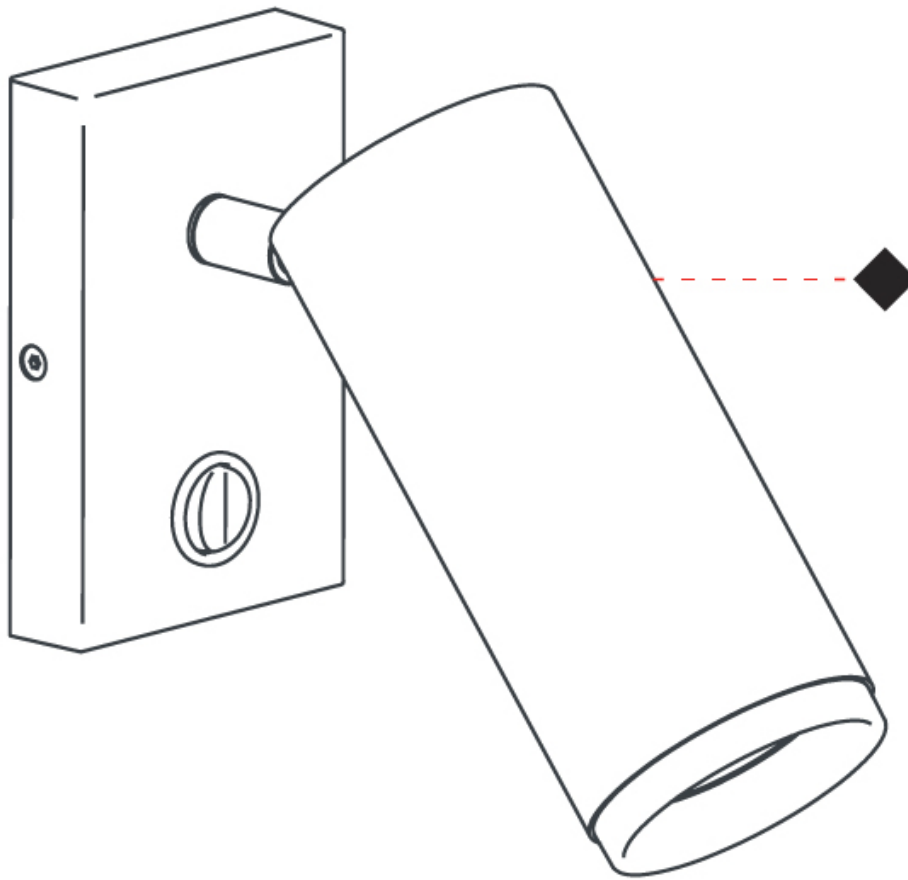

HAUL - WALL SURFACE

D93243-

PROJECT	_____
TYPE	_____
SPECIFIER	_____
QUANTITY	_____
DATE	_____

D